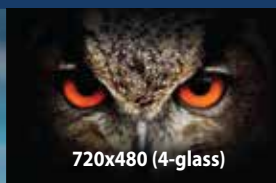

## REVERSE CAMERA RC 1.0

720x480 Effective Pixel | 4-layer Glass | Distinct Night View | Water-Resistant

**Day View**

**Night View**  
(Parking)

**Night View**  
(Street)

**Part Number**  
1 331 19 003 32 02

Image Sensor : CMOS  
Effective Pixel : 720 (H) x 480 (V)  
Image Resolution : 750 TVL  
Viewing Angle : 170° (D), 105° (H), 95° (V)  
Operating Voltage : DC 12V (DC 9 - 16V)  
Water Resistant : IP68  
Lens : 4 Glasses

### STEER CLEAR OF BLIND SPOTS

Water-resistant

720x480 (4-glass)

Support Front & Rear Camera