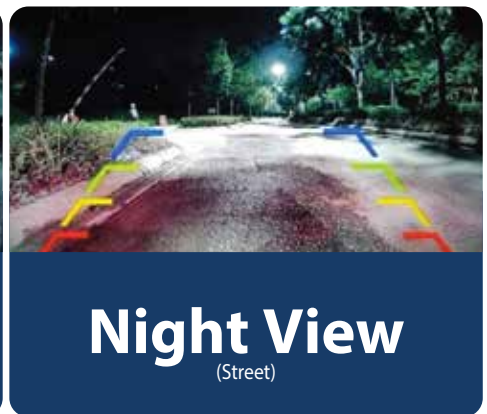

REVERSE CAMERA RC 3.0

1280x720 Effective Pixel | 5-layer Glass | Distinct Night View | Water-Resistant

Part Number
1 331 19 005 32 02

Image Sensor : CMOS
Effective Pixel : 1280 (H) x 720 (V)
Image Resolution : 750 TVL
Viewing Angle : 170° (D), 160° (H), 140° (V)
Operating Voltage : DC 12V (DC 9 - 16V)
Water Resistant : IP68
Lens : 5 Glasses

STEER CLEAR OF BLIND SPOTS

REVERSE CAMERA COMPARISON

RC1.0

Day View

Night View
(Parking)

Night View
(Street)

RC2.0

Day View