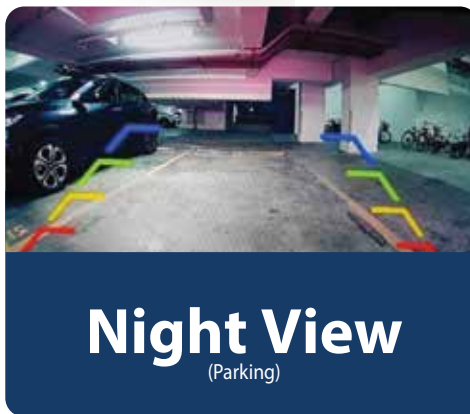

REVERSE CAMERA RC 3.0

1280x720 Effective Pixel | 5-layer Glass | Distinct Night View | Water-Resistant

Part Number
1 331 19 005 32 02

Image Sensor : CMOS
Effective Pixel : 1280 (H) x 720 (V)
Image Resolution : 750 TVL
Viewing Angle : 170° (D), 160° (H), 140° (V)
Operating Voltage : DC 12V (DC 9 - 16V)
Water Resistant : IP68
Lens : 5 Glasses

STEER CLEAR OF BLIND SPOTS

REVERSE CAMERA COMPARISON

RC1.0

Day View

Night View
(Parking)

Night View
(Street)

RC2.0

Day View