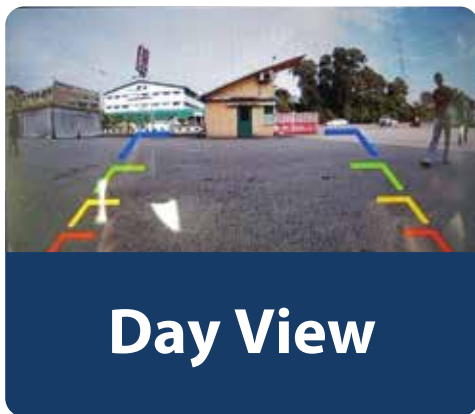

REVERSE CAMERA RC 3.0

1280x720 Effective Pixel | 5-layer Glass | Distinct Night View | Water-Resistant

Part Number
1 331 19 005 32 02

Image Sensor : CMOS
Effective Pixel : 1280 (H) x 720 (V)
Image Resolution : 750 TVL
Viewing Angle : 170° (D), 160° (H), 140° (V)
Operating Voltage : DC 12V (DC 9 - 16V)
Water Resistant : IP68
Lens : 5 Glasses

STEER CLEAR OF BLIND SPOTS

REVERSE CAMERA COMPARISON

RC1.0

Day View

Night View
(Parking)

Night View
(Street)

RC2.0

Day View