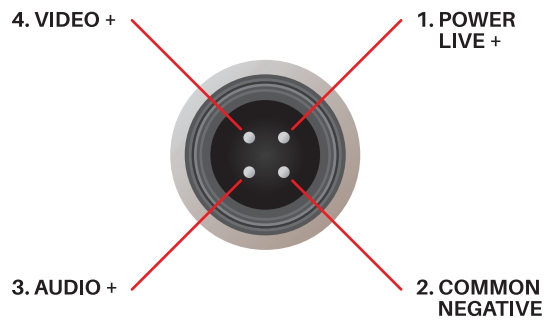

日本の品質
— JAPAN QUALITY —

7 Pin
HEAVY DUTY PLUG

TQC1CAMT

HEAVY DUTY TRUCK QUICK CONNECT KIT

The TQC1CAMT is a fast, simple and convenient way to connect 1 camera to a monitor from a truck.

SPECIFICATIONS

INCLUDES

- Curly Cable - 0.5m (original state), 4.0m (elongated) length
- 7-Pin Heavy Duty Plug with Weather Cover - Terminating to 10m 1 x 4-Pin (F)
- 7-Pin Heavy Duty Plug with Weather Cover - Terminating to 25cm 1 x 4-Pin (M)