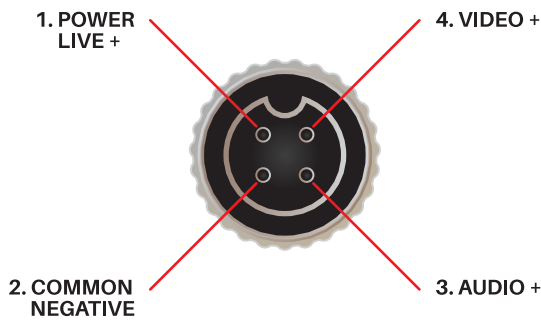

日本の品質
— JAPAN QUALITY —

7 Pin
HEAVY DUTY PLUG

TQC1CAMT

HEAVY DUTY TRUCK QUICK CONNECT KIT

The TQC1CAMT is a fast, simple and convenient way to connect 1 camera to a monitor from a truck.

SPECIFICATIONS

INCLUDES

- Curly Cable - 0.5m (original state), 4.0m (elongated) length
- 7-Pin Heavy Duty Plug with Weather Cover - Terminating to 10m 1 x 4-Pin (F)
- 7-Pin Heavy Duty Plug with Weather Cover - Terminating to 25cm 1 x 4-Pin (M)